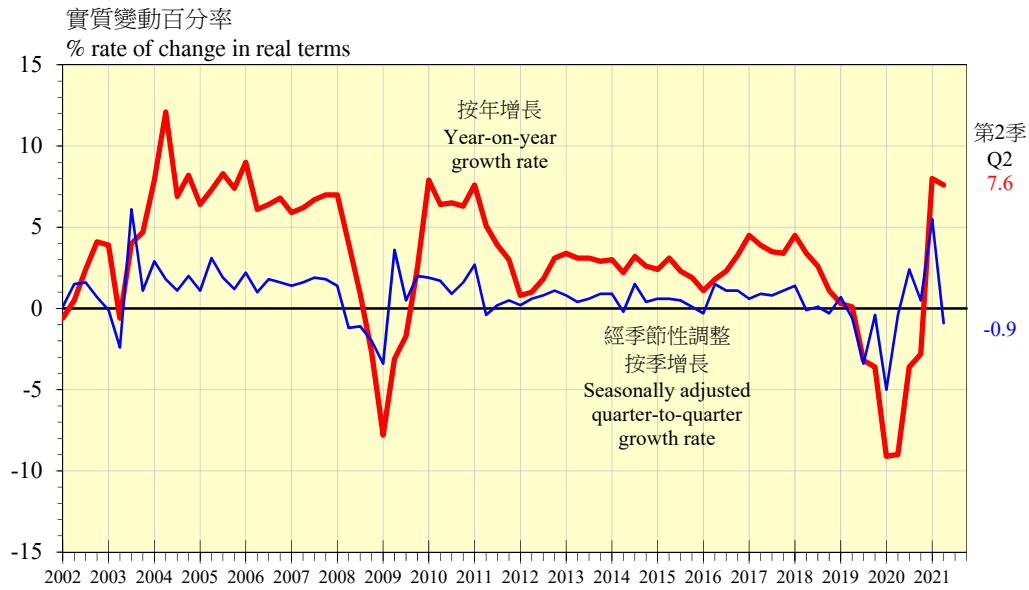

本地生產總值 Gross Domestic Product

人均本地生產總值 (以當時市價計算) Per capita GDP at current market prices

私人消費開支 Private consumption expenditure

投資開支 Investment expenditure