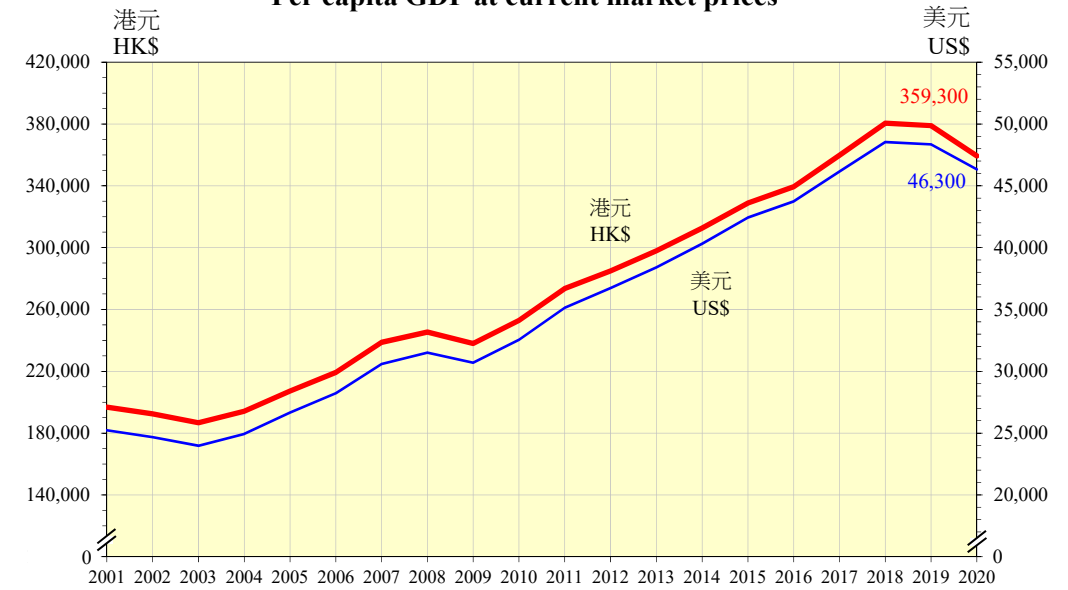

本地生產總值 Gross Domestic Product

人均本地生產總值 (以當時市價計算) Per capita GDP at current market prices

私人消費開支 Private consumption expenditure

投資開支 Investment expenditure