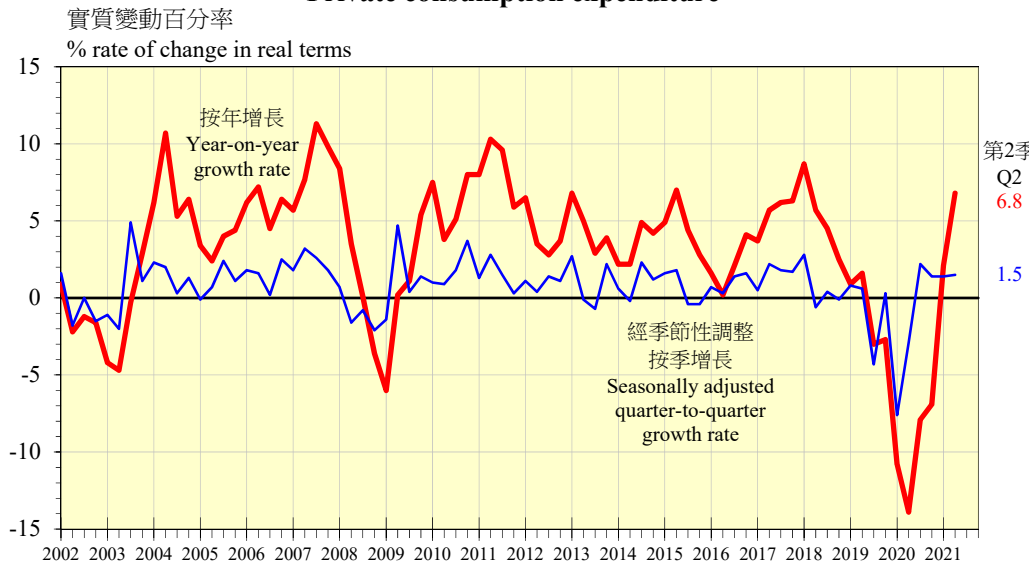

本地生產總值 Gross Domestic Product

人均本地生產總值 (以當時市價計算) Per capita GDP at current market prices

私人消費開支 Private consumption expenditure

投資開支 Investment expenditure